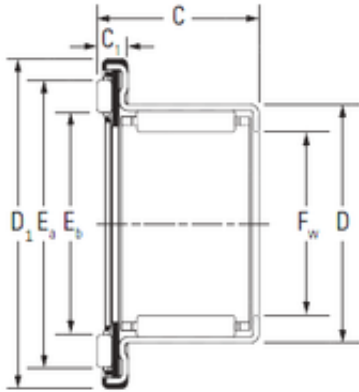

Professional China Manufacturer Fabric Electric rubber V Belt Ribbed Belt For Wash Machine

Bearing No.

Size	25x37x22.2 mm
Bore Diameter	25 mm
Outer Diameter	37 mm
Width	22,2 mm
d	25 mm
D	37 mm
C	22,2 mm

Bearing 2D drawings and 3D CAD models